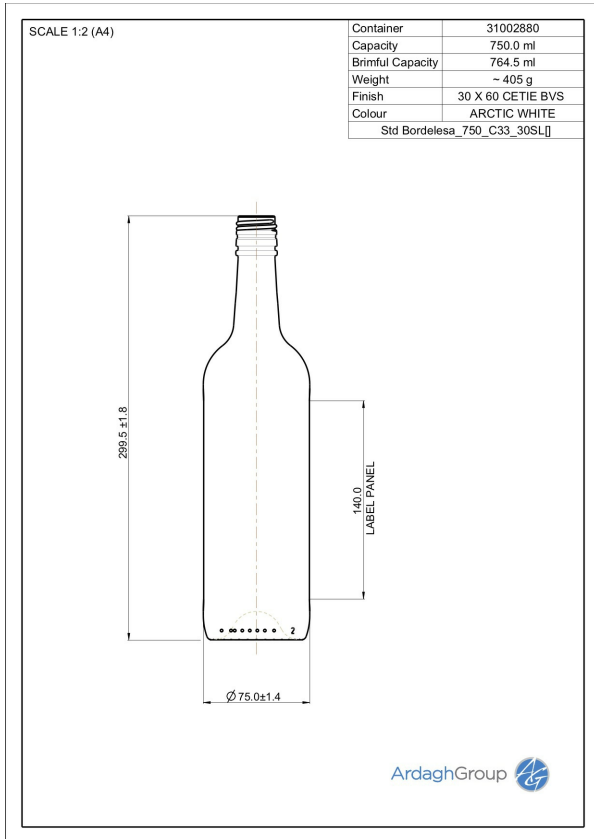

# 31002880 750ml flint glass Bordelesa oneway wine bottle

Colour:  
White flint

Capacity:  
750 ml

Finish Diameter:  
30 mm

Shape:  
Round

Body Diameter:  
75 mm

Height:  
299 mm

Weight:  
405 g