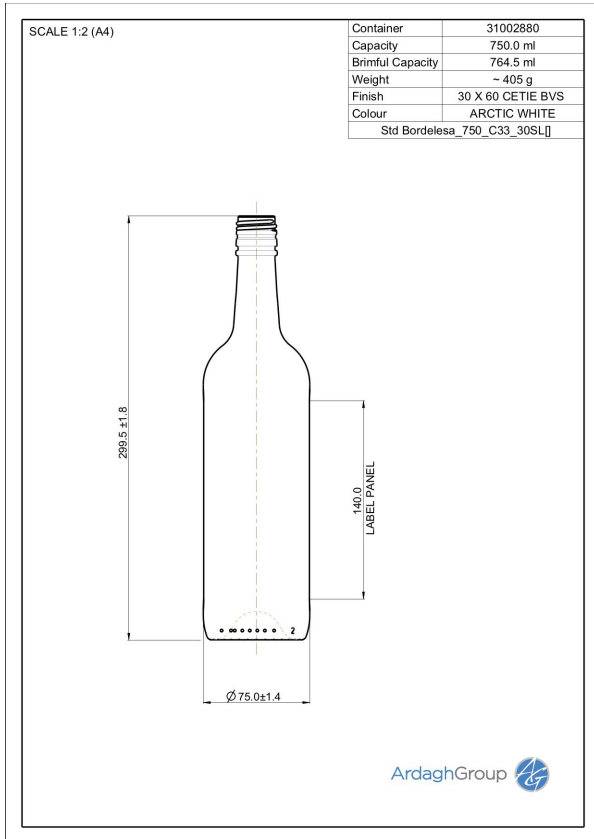

31002880 750ml flint glass Bordelesa oneway wine bottle

Colour:
White flint

Capacity:
750 ml

Finish Diameter:
30 mm

Shape:
Round

Body Diameter:
75 mm

Height:
299 mm

Weight:
405 g