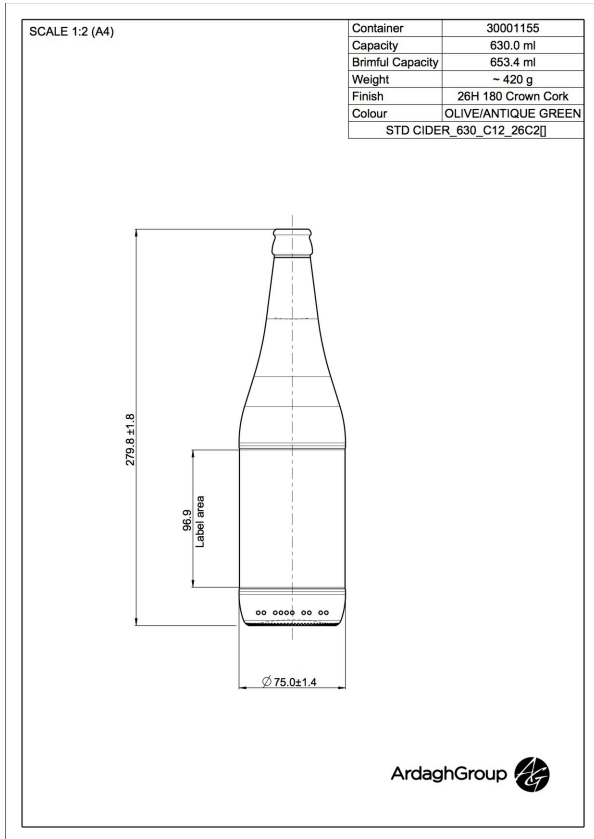

30001155 630ml green glass Cider Crown oneway beer bottle

Colour:
Olive/antique green

Capacity:
630 ml

Finish Diameter:
26 mm

Shape:
Round

Body Diameter:
75 mm

Height:
280 mm

Weight:
425 g