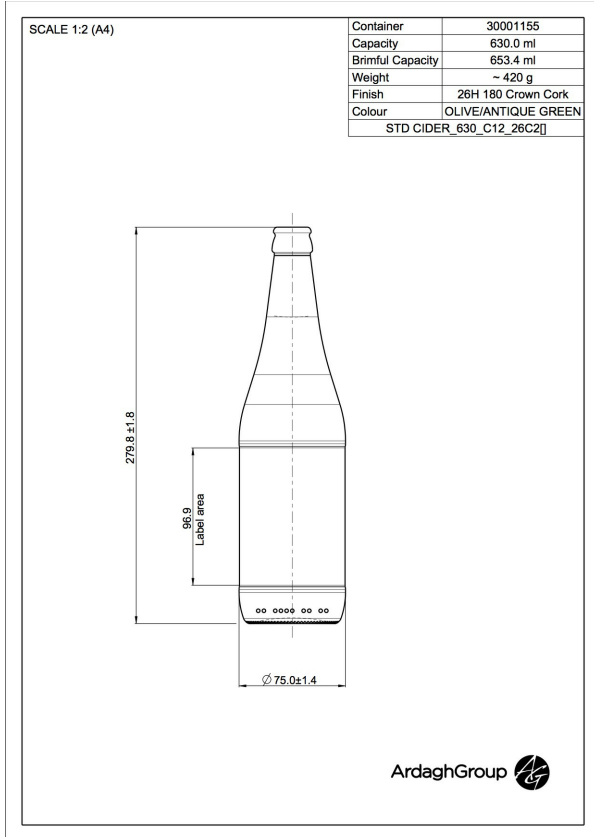

30001155 630ml green glass Cider Crown oneway beer bottle

Colour:
Olive/antique green

Capacity:
630 ml

Finish Diameter:
26 mm

Shape:
Round

Body Diameter:
75 mm

Height:
280 mm

Weight:
425 g