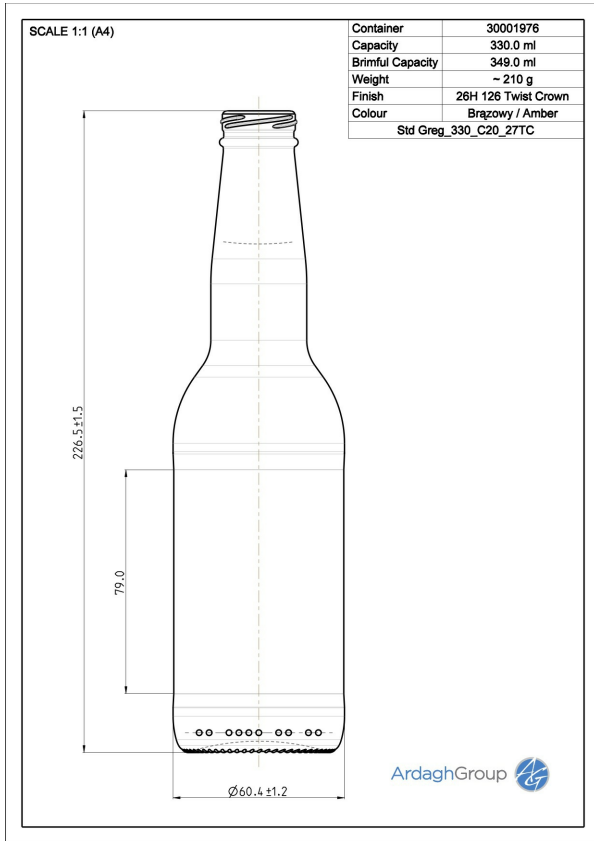

30001976 330ml amber glass Greg oneway beer bottle

Colour:
Standard Amber

Capacity:
330 ml

Finish Diameter:
27 mm

Shape:
Round

Body Diameter:
60 mm

Height:
227 mm

Weight:
210 g