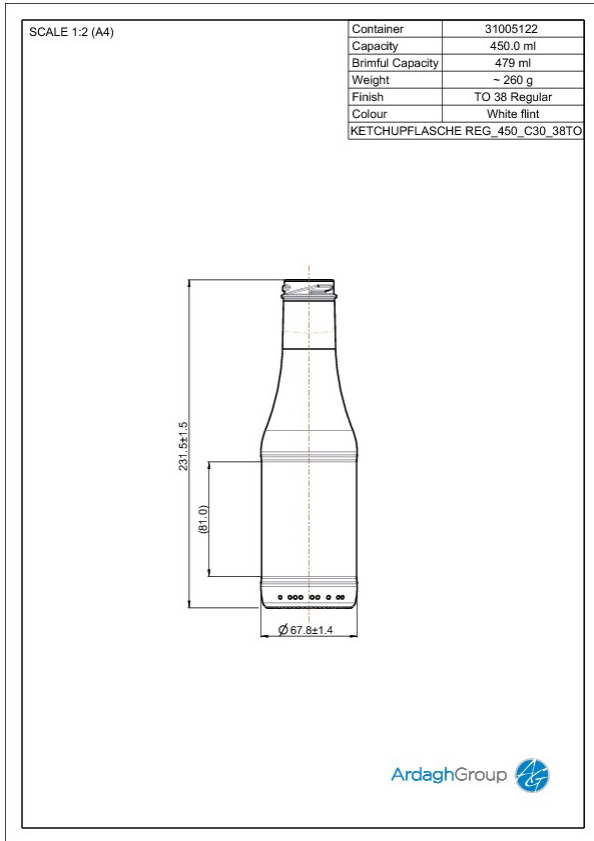

31005122

450ml flint glass

Ketchup oneway food bottle

Colour:
White flint

Capacity:
450 ml

Finish Diameter:
36 mm

Shape:
Round

Body Diameter:
67 mm

Height:
231 mm

Weight:
260 g

Returnable:
No

Suitable for Carbonation:
No

contact:
Germany
food.de@ardaghgroup.com
+49 50 21 85 439

Please note minimum order quantities will apply.