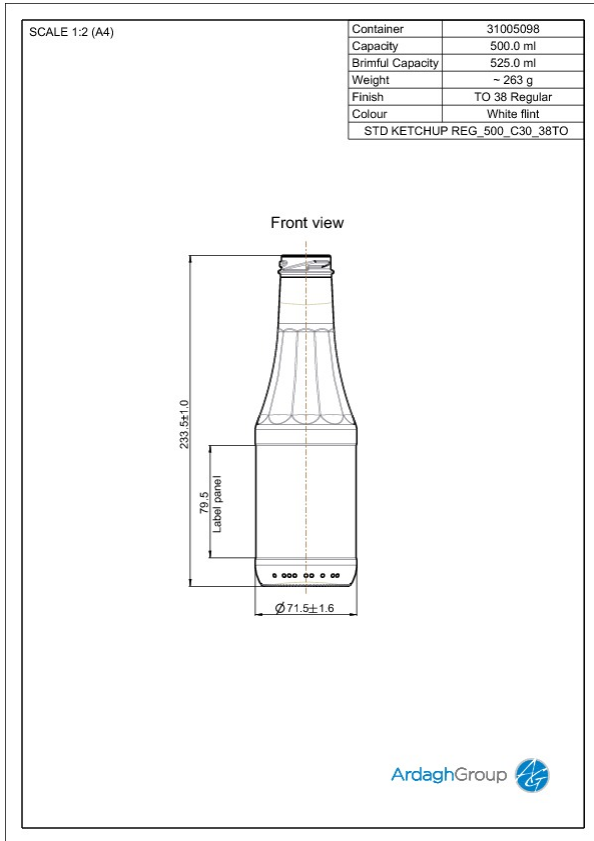

31005098 500ml flint glass Ketchup oneway food bottle

Colour:
White flint

Capacity:
500 ml

Finish Diameter:
36 mm

Shape:
Round

Body Diameter:
71 mm

Height:
233 mm

Weight:
263 g