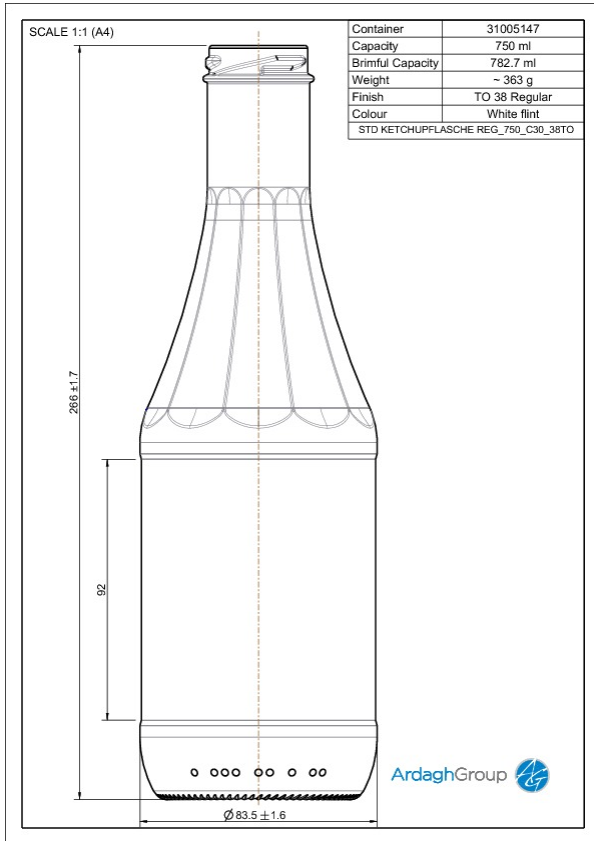

31005147 750ml flint glass Ketchup oneway food bottle

Colour:
White flint

Capacity:
750 ml

Finish Diameter:
36 mm

Shape:
Round

Body Diameter:
83 mm

Height:
266 mm

Weight:
363 g