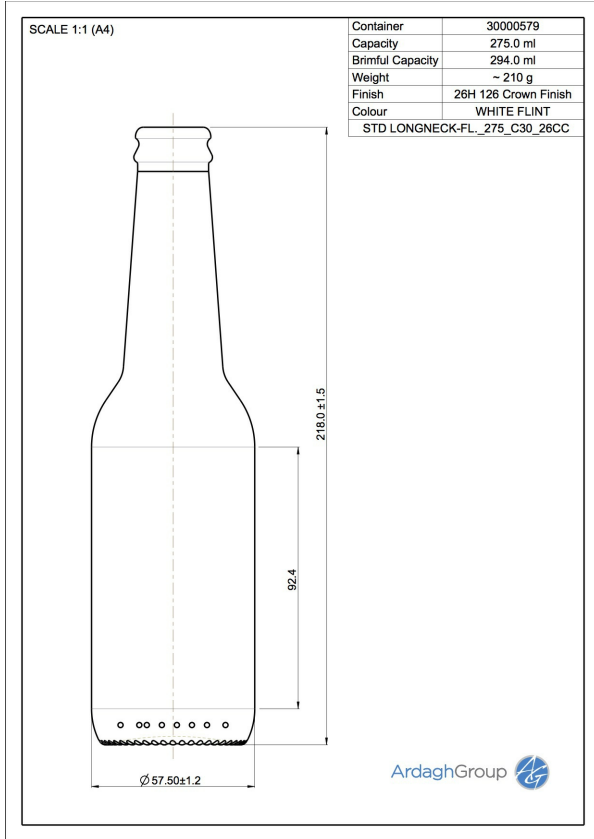

30000579 275ml flint glass Longneck oneway beer bottle

Colour:

White flint

Capacity:

275 ml

Finish Diameter:

26 mm

Shape:

Round

Body Diameter:

58 mm

Height:

218 mm

Weight:

210 g

Returnable: