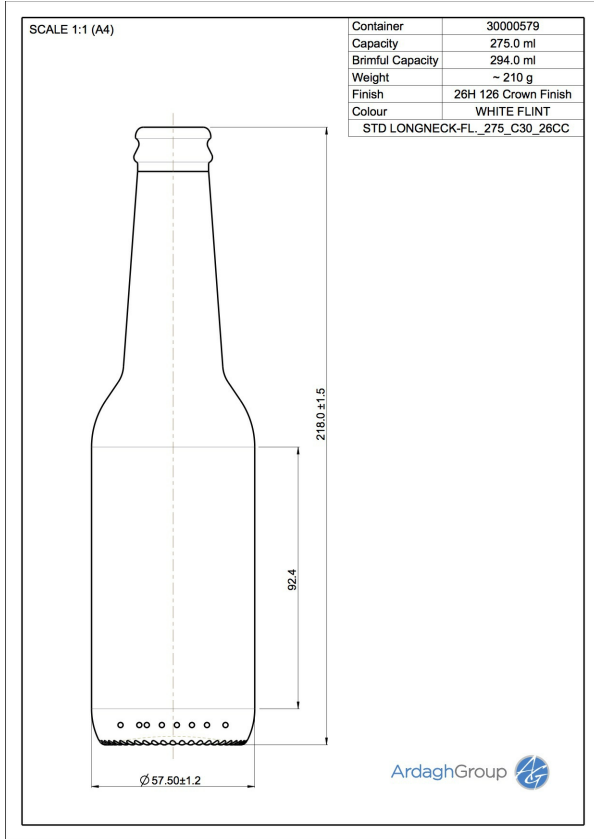

# 30000579 275ml flint glass Longneck oneway beer bottle

Colour:

White flint

Capacity:

275 ml

Finish Diameter:

26 mm

Shape:

Round

Body Diameter:

58 mm

Height:

218 mm

Weight:

210 g

Returnable: