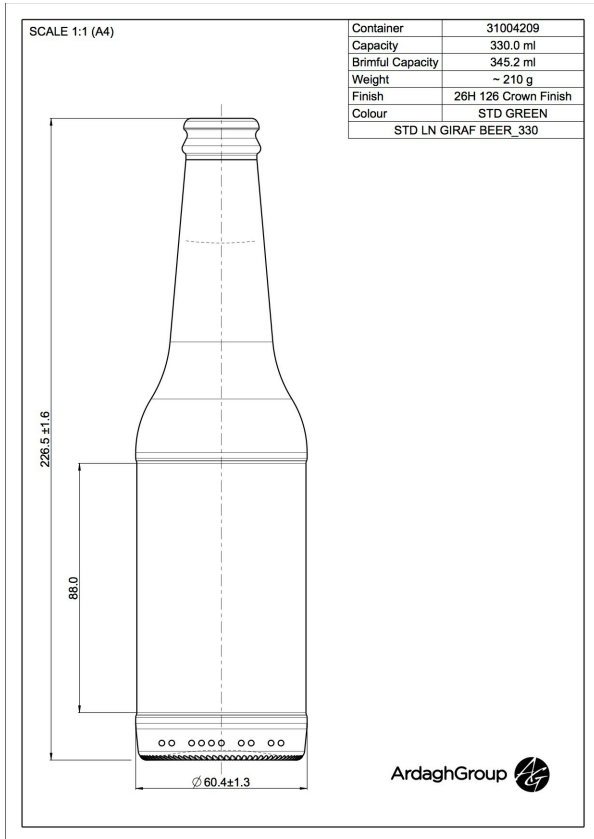

31004209 330ml green glass Longneck Giraf oneway beer bottle

Colour:
Standard Green

Capacity:
330 ml

Finish Diameter:
26 mm

Shape:
Round

Body Diameter:
60 mm

Height:
226 mm

Weight:
210 g