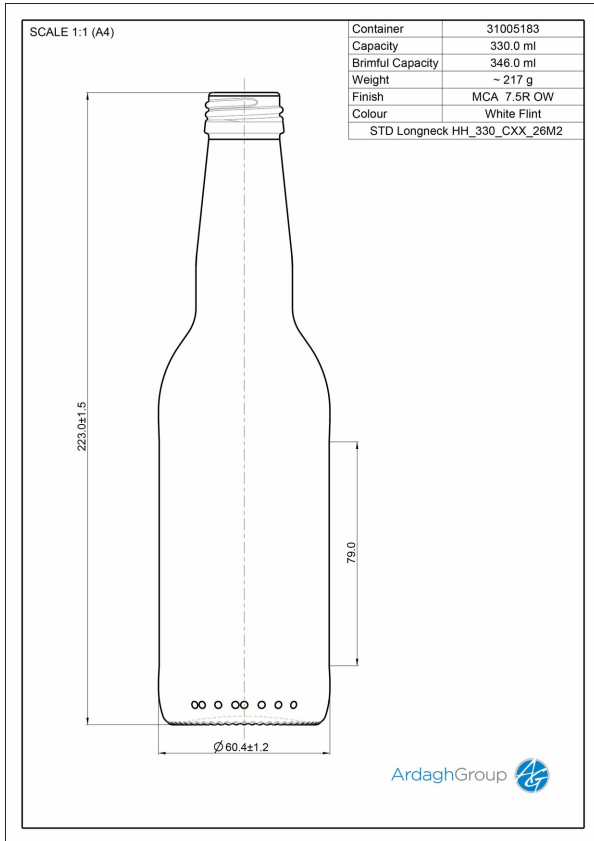

31005183 330ml flint glass Longneck oneway beer bottle

Colour:
White flint

Capacity:
330 ml

Finish Diameter:
25 mm

Shape:
Round

Body Diameter:
60 mm

Height:
223 mm

Weight:
217 g