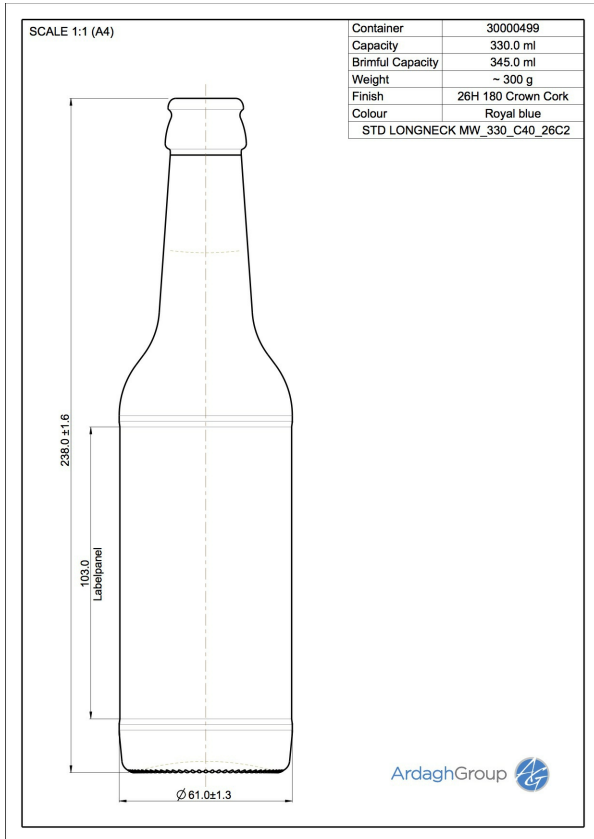

30000499 330ml blue glass Longneck returnable beer bottle

Colour:
royal blue

Capacity:
329 ml

Finish Diameter:
25 mm

Shape:
Round

Body Diameter:
61 mm

Height:
238 mm

Weight:
300 g