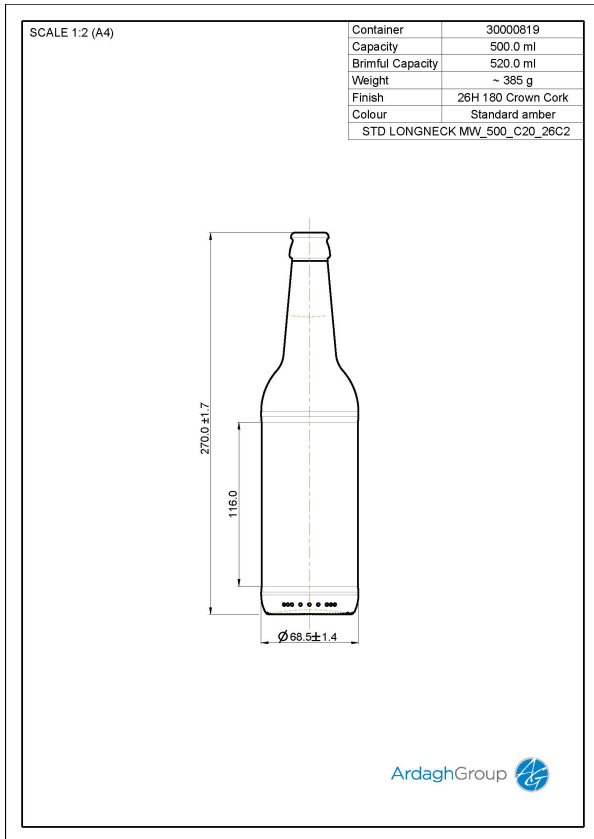

30000819 Std. Longneck MW 500 CXX 26C2

Colour:
Standard Amber

Capacity:
500 ml

Finish Diameter:
26 mm

Shape:
Round

Body Diameter:
68 mm

Height:
270 mm

Weight:
385 g