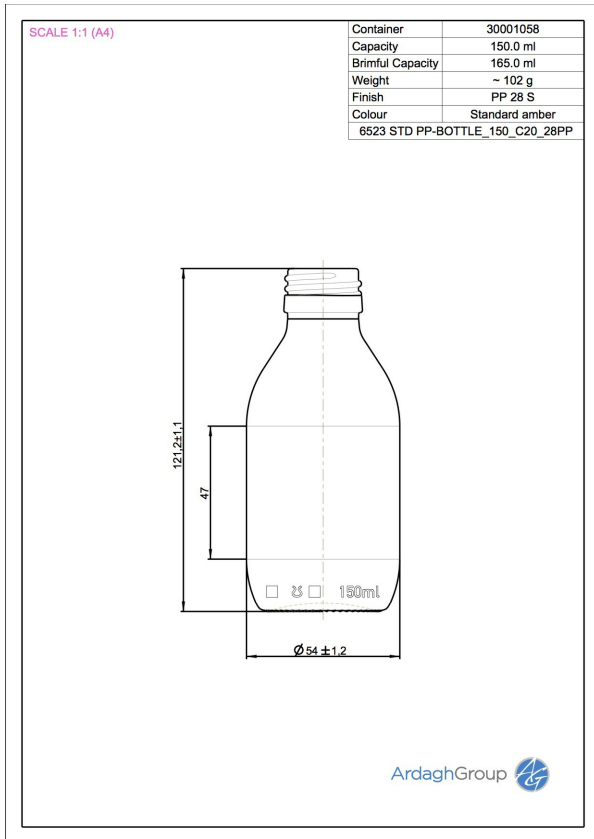

# 30001058 150ml amber glass syrup bottle

Colour:  
Standard Amber

Capacity:  
150 ml

Finish Diameter:  
28 mm

Shape:  
Round

Body Diameter:  
54 mm

Height:  
121 mm

Weight:  
102 g