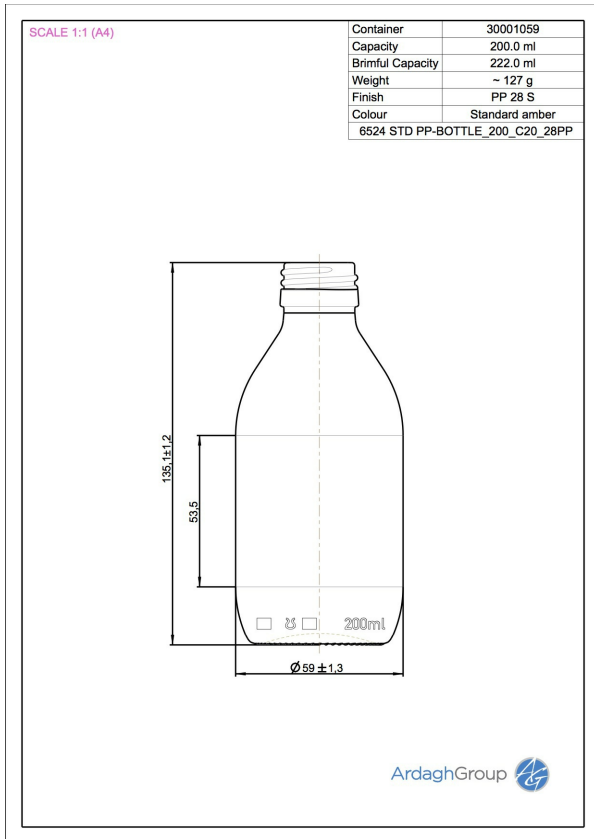

30001059 200ml amber glass syrup bottle

Colour:
Standard Amber

Capacity:
200 ml

Finish Diameter:
28 mm

Shape:
Round

Body Diameter:
59 mm

Height:
135 mm

Weight:
127 g