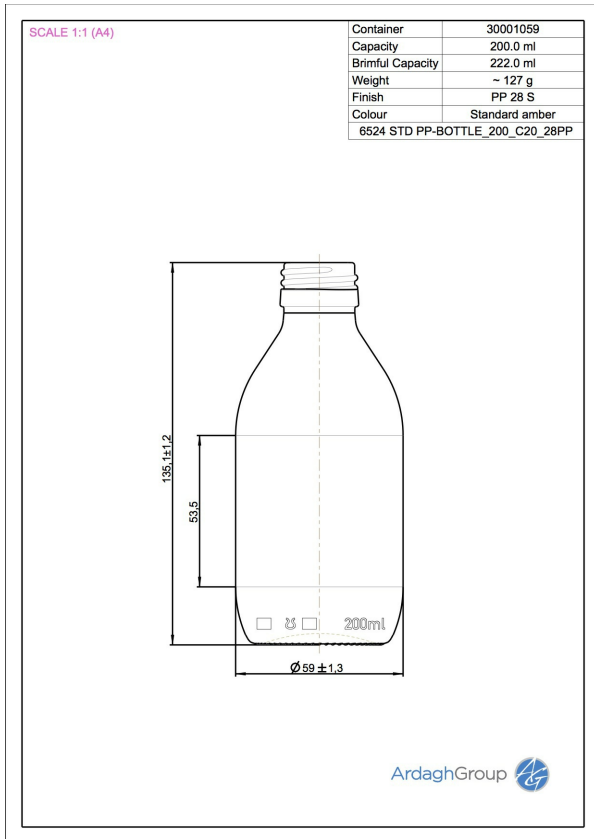

# 30001059 200ml amber glass syrup bottle

Colour:  
Standard Amber

Capacity:  
200 ml

Finish Diameter:  
28 mm

Shape:  
Round

Body Diameter:  
59 mm

Height:  
135 mm

Weight:  
127 g