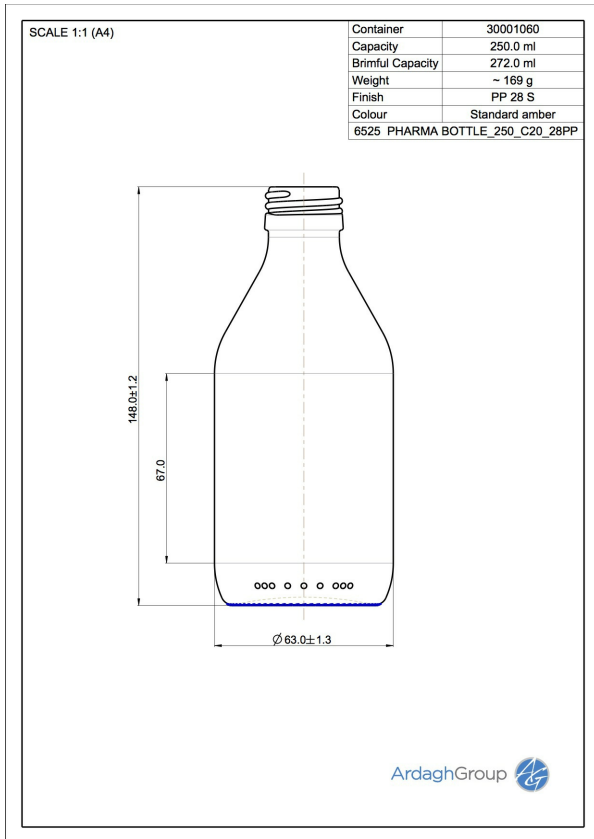

30001060 STD PHARMA PILFER 250 C20 28PP

Colour:
Standard Amber

Capacity:
250 ml

Finish Diameter:
28 mm

Shape:
Round

Body Diameter:
63 mm

Height:
148 mm

Weight:
169 g