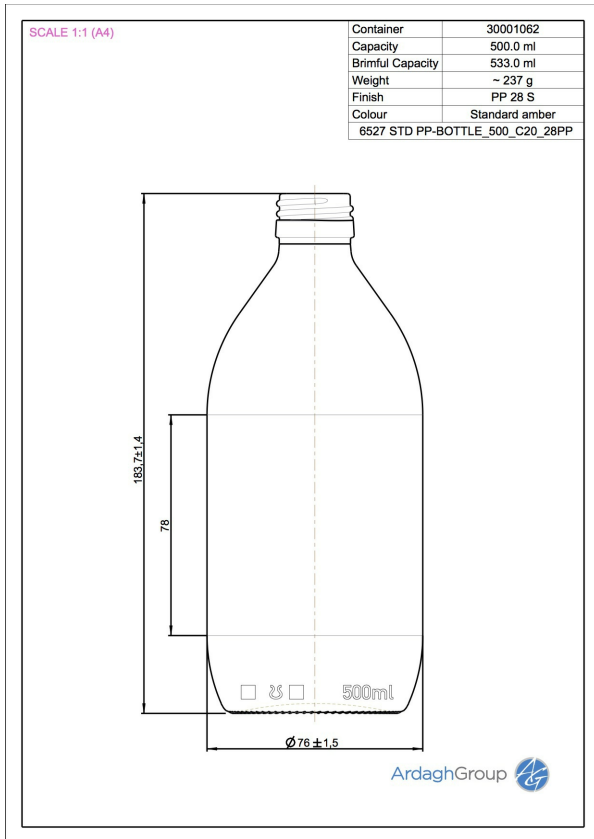

# 30001062 500ml amber glass syrup bottle

Colour:  
Standard Amber

Capacity:  
500 ml

Finish Diameter:  
28 mm

Shape:  
Round

Body Diameter:  
76 mm

Height:  
184 mm

Weight:  
237 g