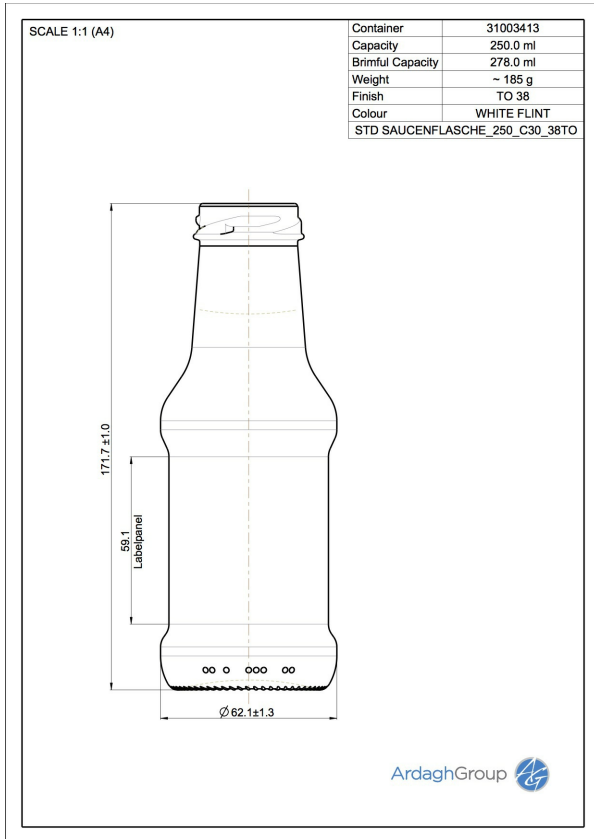

# 31003413 STD SAUCENFLASCHE 250 C30 38TO

Colour:  
White flint

Capacity:  
250 ml

Finish Diameter:  
38 mm

Shape:  
Round

Body Diameter:  
62 mm

Height:  
171 mm

Weight:  
185 g