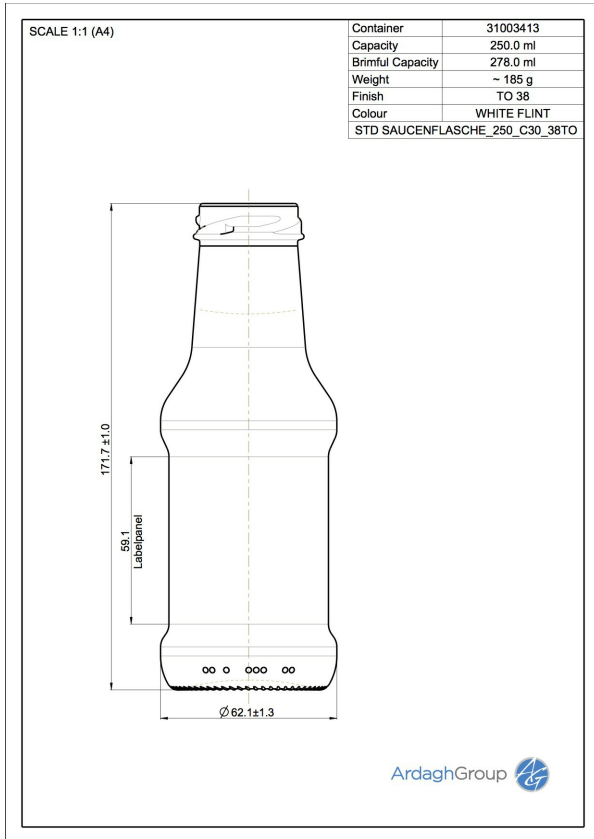

31003413 STD SAUCENFLASCHE 250 C30 38TO

Colour:
White flint

Capacity:
250 ml

Finish Diameter:
38 mm

Shape:
Round

Body Diameter:
62 mm

Height:
171 mm

Weight:
185 g