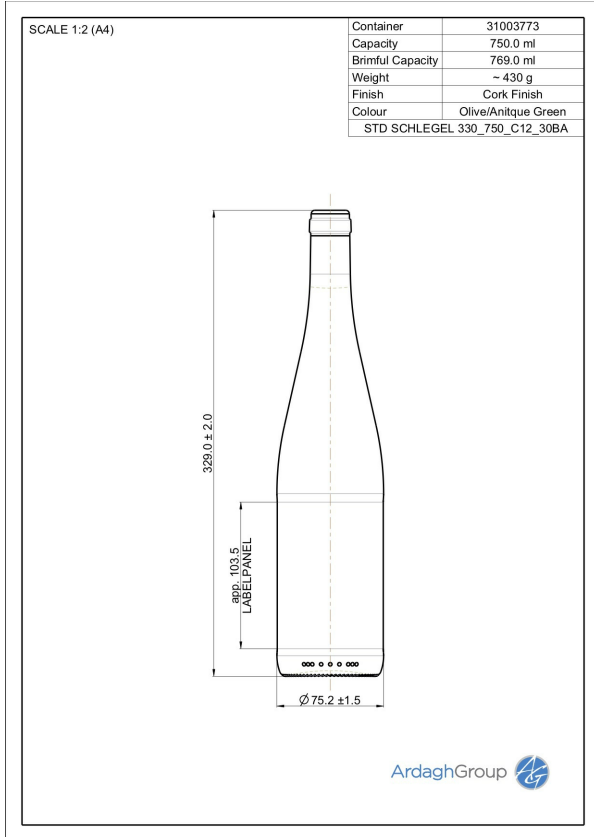

# 31003773 750ml green glass Schlegel oneway wine bottle

Colour:  
Olive/antique green

Capacity:  
750 ml

Finish Diameter:  
27 mm

Shape:  
Round

Body Diameter:  
75 mm

Height:  
329 mm

Weight:  
430 g