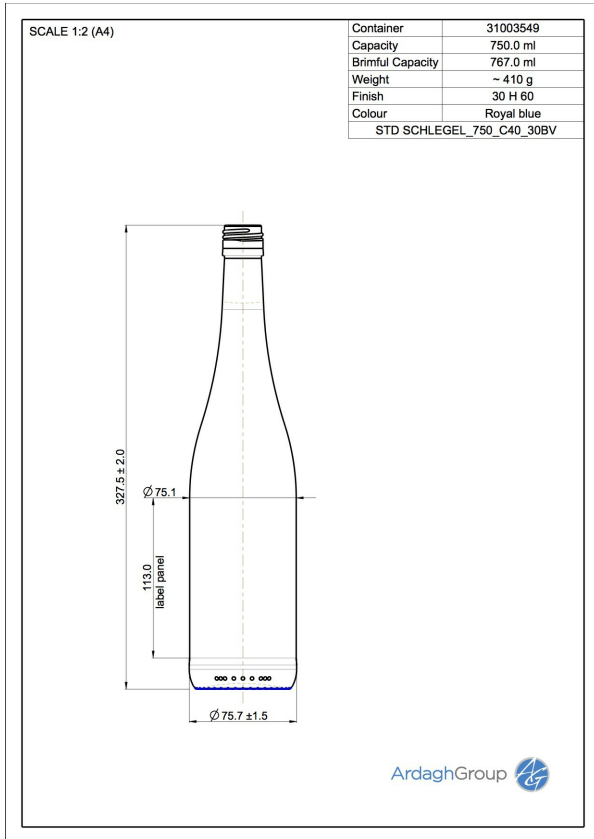

# 31003549 750ml blue glass Schlegel oneway wine bottle

Colour:  
royal blue

Capacity:  
750 ml

Finish Diameter:  
30 mm

Shape:  
Round

Body Diameter:  
76 mm

Height:  
327 mm

Weight:  
410 g