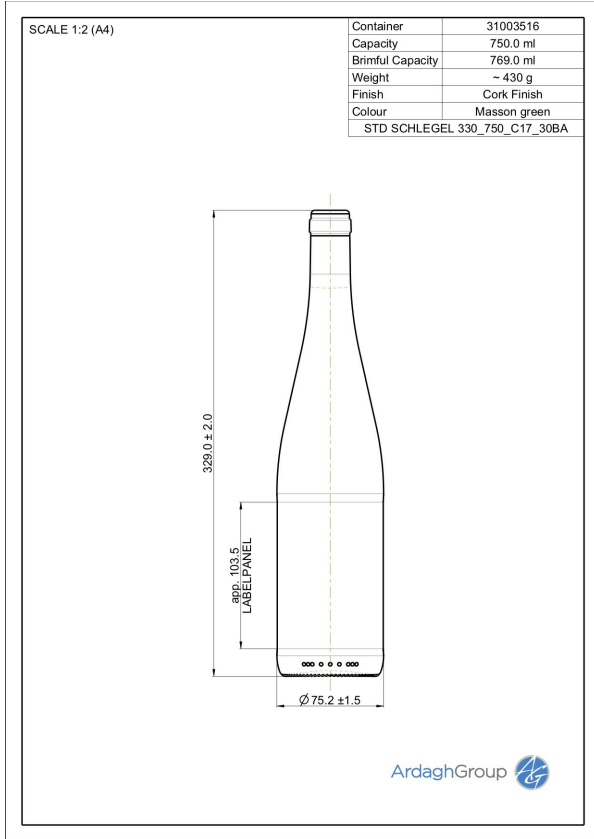

31003516 750ml green glass Schlegel oneway wine bottle

Colour:
Masson Green

Capacity:
750 ml

Finish Diameter:
27 mm

Shape:
Round

Body Diameter:
75 mm

Height:
329 mm

Weight:
430 g