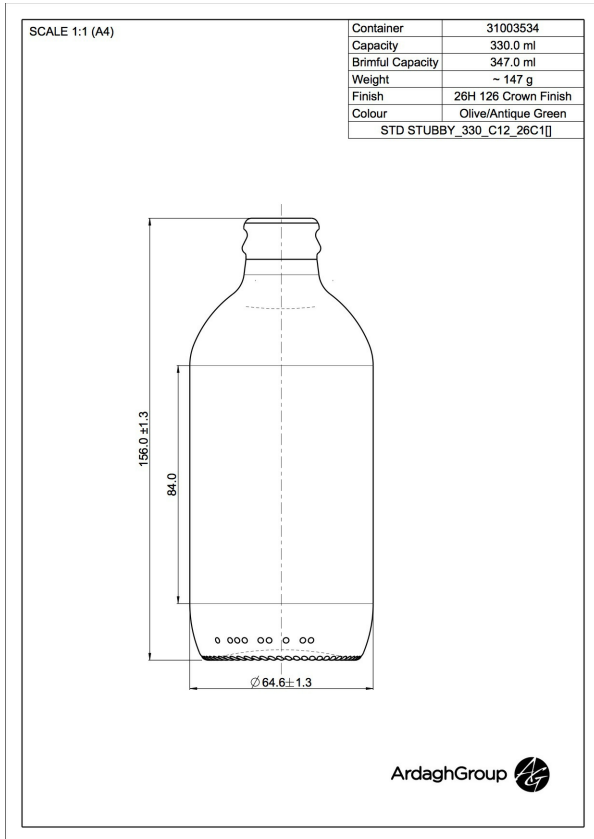

31003534 330ml green glass Stubby oneway beer bottle

Colour:
Olive/antique green

Capacity:
330 ml

Finish Diameter:
26 mm

Shape:
Round

Body Diameter:
65 mm

Height:
156 mm

Weight:
147 g