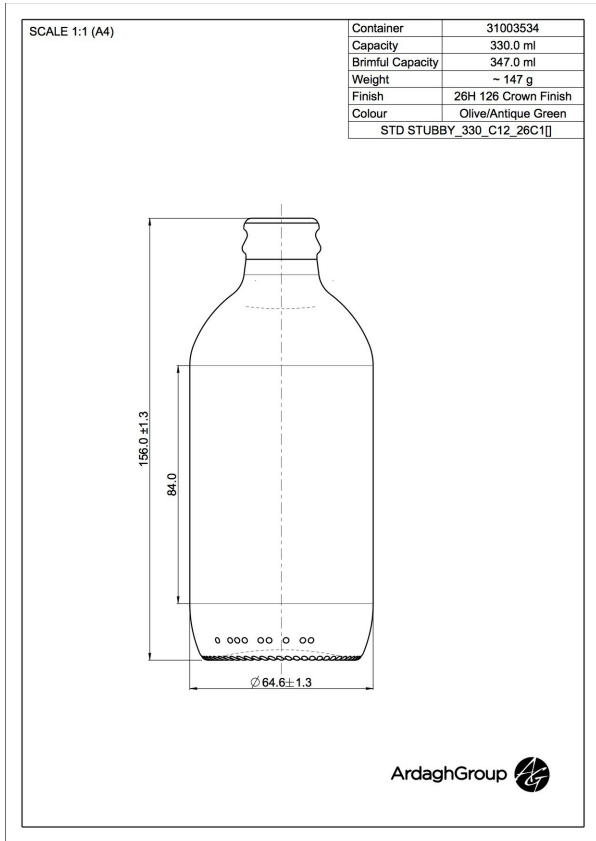

# 31003534 330ml green glass Stubby oneway beer bottle

Colour:

Olive/antique green

Capacity:

330 ml

Finish Diameter:

26 mm

Shape:

Round

Body Diameter:

65 mm

Height:

156 mm

Weight:

147 g

Returnable: