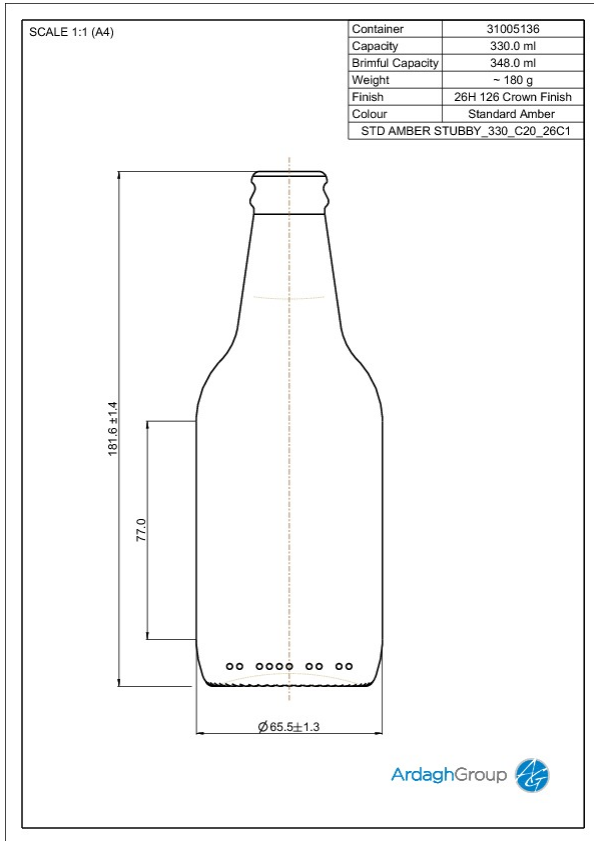

31005136 330ml amber glass Stubby oneway beer bottle

Colour:
Amber

Capacity:
330 ml

Finish Diameter:
26 mm

Shape:
Round

Body Diameter:
66 mm

Height:
182 mm

Weight:
180 g