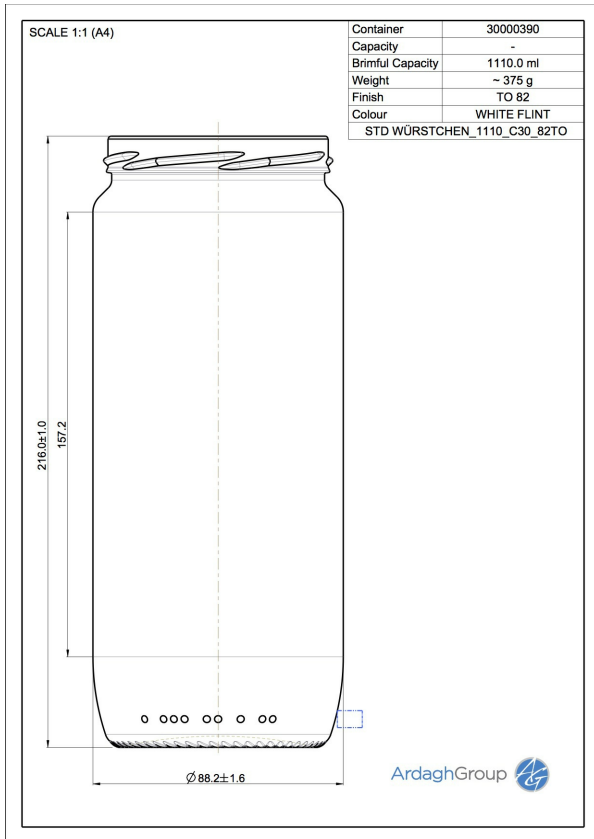

30000390 Wuerstchenglas 1110 C30 82TO

Colour:
White flint

Capacity:
1110 ml

Finish Diameter:
82 mm

Shape:
Round

Body Diameter:
88 mm

Height:
216 mm

Weight:
375 g