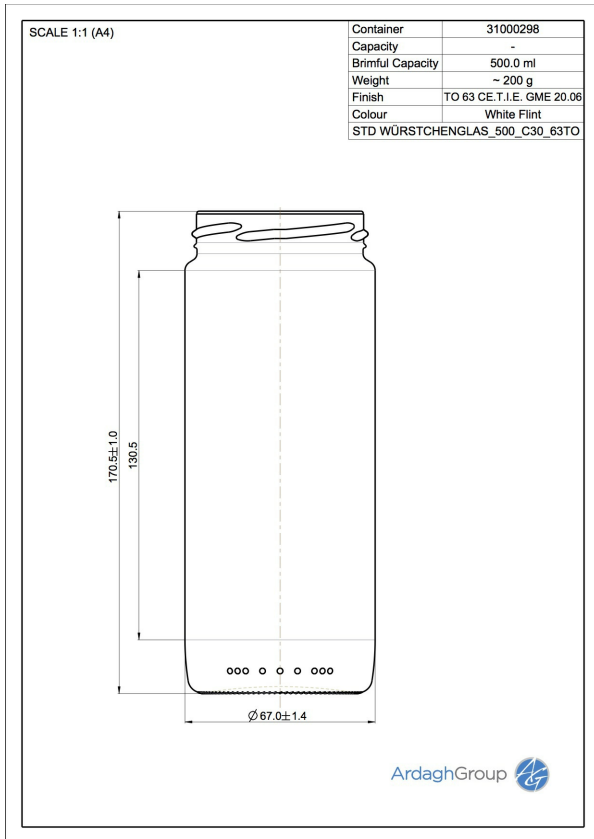

31000298 Wuerstchenglas 500 C30 63TO

Colour:
White flint

Capacity:
500 ml

Finish Diameter:
63 mm

Shape:
Round

Body Diameter:
67 mm

Height:
171 mm

Weight:
200 g