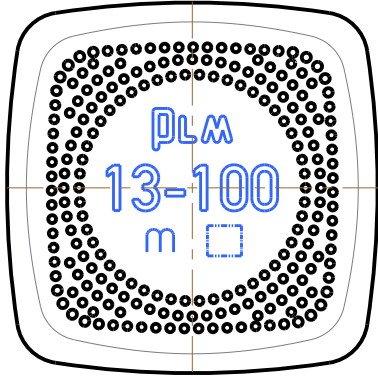

SCALE 1:1 (A4)

Container	30000599
Capacity	-
Brimful Capacity	130.0 ml
Weight	140 g ± 6.5 g
Finish	32mm Special Finish
Colour	Standard amber
5731 STD ENGH_100_C20_32GW	